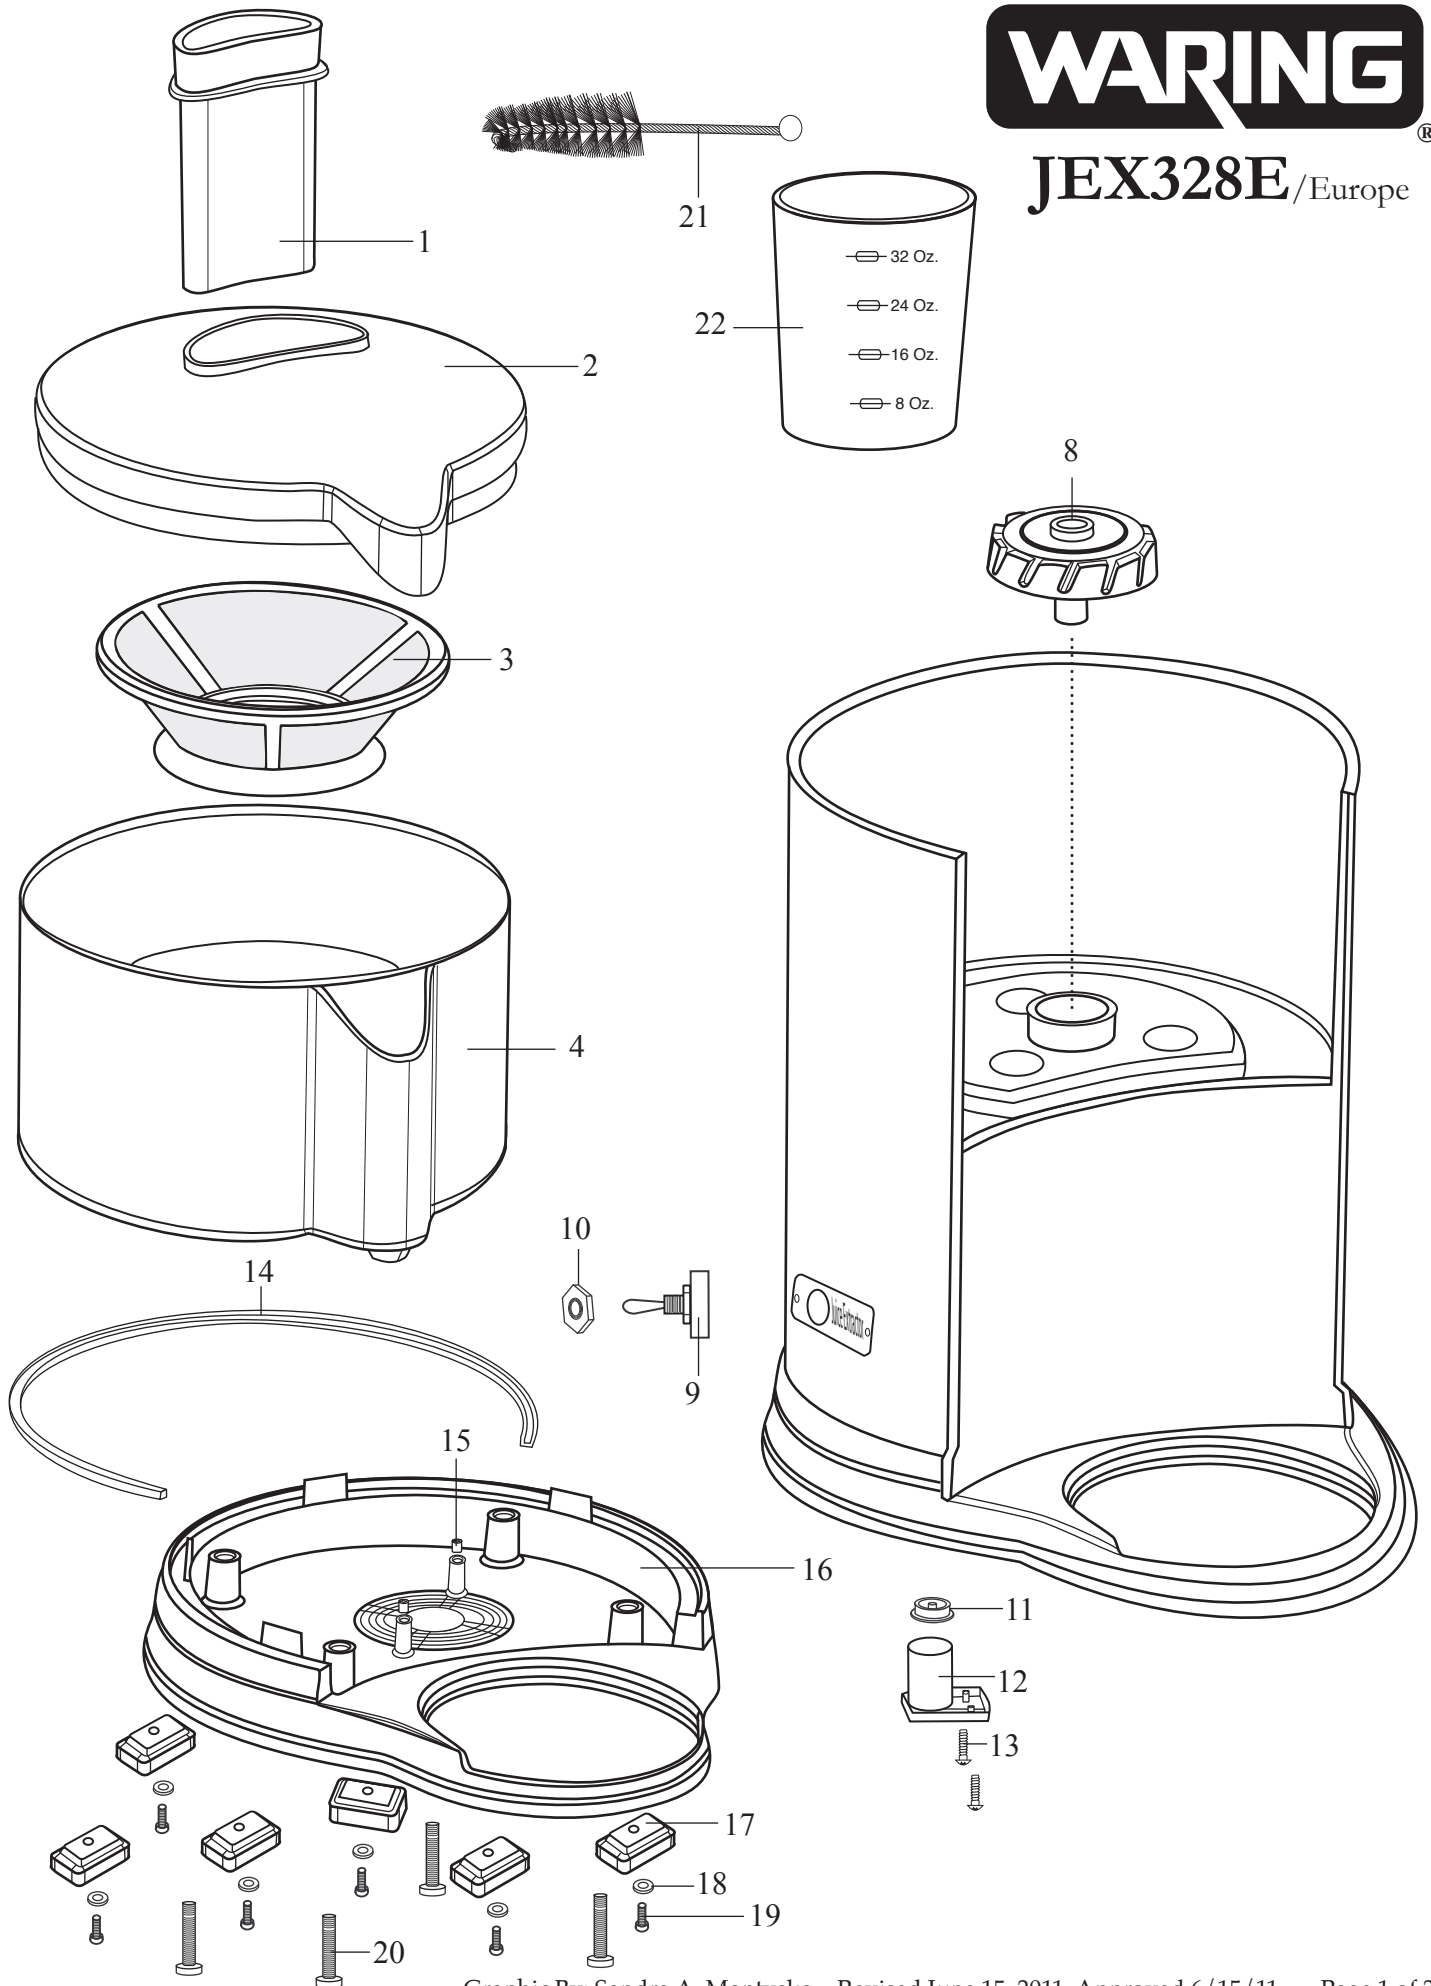

## JEX328E/Europe

<b>Illustration #</b>	<b>Part #</b>	<b>Description</b>
1	025582	Pusher
2	025583	Pulp Container Cover
3	025584	Basket
4	025585	Pulp Container
5	025610	Screw 6 Req.'d
6	025609	Washer 6 Req.'d
7	025608	Foot 6 Req.'d
8	025586	Coupling
9	025592	On/Off Switch
10	025591	Hex Nut
11	025595	Cover Seal
12	025594	Interlock Switch
13	025593	Screw 2 Req.'d
14	025605	Sealing Ring
15	025606	Rubber Insert 2 Req.'d
16	025607	Base
17	025608	Foot 6 Req.'d
18	025609	Washer 6 Req.'d
19	025610	Screw 6 Req.'d
20	025812	Screw 4 Req.'d
21	025612	Cleaning Brush
22	025611	Juice Collector Cup/32 oz. stainless steel